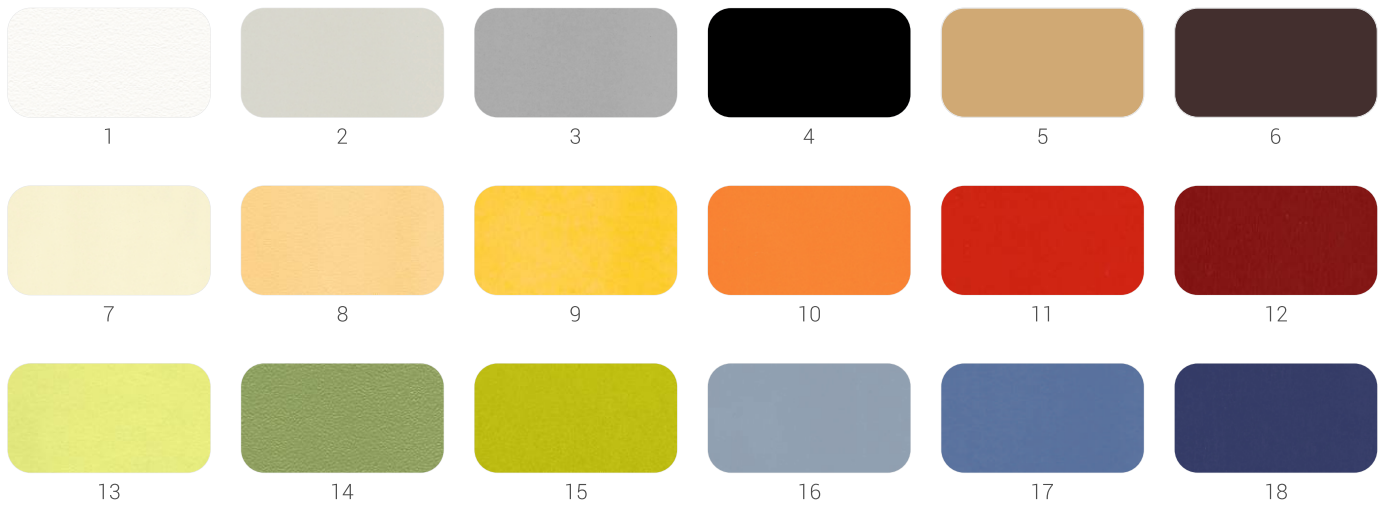

VARIANTS OF FACADES COLOR SOLUTIONS

STANDARD HPL PALETTE

ATTENTION!

Please note that the color of the sample displayed on your monitor screen may differ from the actual color of the material.
See samples of materials and colors in our office